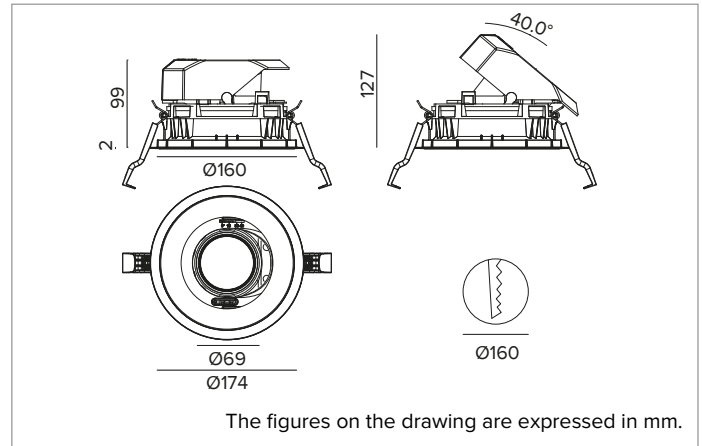

1T8638EL | CCTEVO ARCHITECTURAL 160

Adjustable recessed LED projector in a trim version

		3000K	H(m)	D(m)	Emax(lx)
		Ra90		33°	
		Fixture Power	34W	1	0.59
		Source Flux	4211lm	2	1.18
		Fixture Flux	3104lm	3	1.77
		Efficacy	91lm/W	4	2.36
TS1278	Imax=2173cd/klm	Imax	9150cd	5	2.95

Optic: REFLECTOR

Beam angles: FL (33°)

Optical efficiency: 74%

Fixture flux: 3104lm

Luminous efficacy: 91lm/W

Photobiological safety: Compliant with RG1 low risk group

MECHANICAL CHARACTERISTICS

Die-cast black painted anodised aluminium body and dissipator. Black colour cover. The optical unit can be adjusted up to 40° on the vertical plane with a mechanical beam locking system and a graduated scale, and 358° on the horizontal plane. Trim version with an integrated black ring.