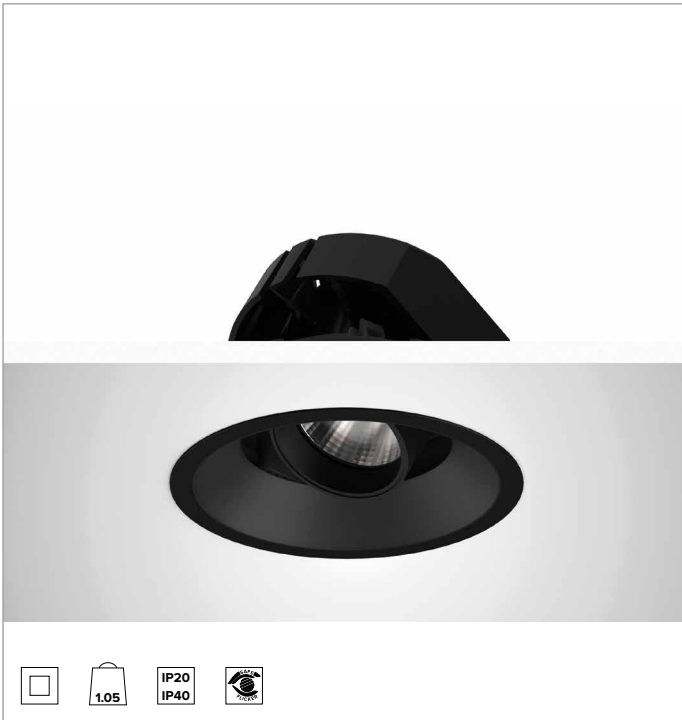

1T8638EL | CCTEVO ARCHITECTURAL 160

Adjustable recessed LED projector in a trim version

		3000K	H(m)	D(m)	Emax(lx)
		Ra90		33°	
		Fixture Power	34W	1	0.59
		Source Flux	4211lm	2	1.18
		Fixture Flux	3104lm	3	1.77
		Efficacy	91lm/W	4	2.36
TS1278	Imax=2173cd/klm	Imax	9150cd	5	2.95

CCT nominal: 3000K

Lifetime (L80/B10): >50000h tq +25°C

ILLUMINOTECHNICAL CHARACTERISTICS

FL - precision optics with a black silicone cut off ring. Version with a convex faceted highly reflective anodised aluminium reflector and a holographic diffusion filter. UGR<19 (EN 12464-1).

Optic: REFLECTOR

Beam angles: FL (33°)

Optical efficiency: 74%

Fixture flux: 3104lm

Luminous efficacy: 91lm/W

Photobiological safety: Compliant with RG1 low risk group

MECHANICAL CHARACTERISTICS

Die-cast black painted anodised aluminium body and dissipator. Black colour cover. The optical unit can be adjusted up to 40° on the vertical plane with a mechanical beam locking system and a graduated scale, and 358° on the horizontal plane. Trim version with an integrated black ring.

Colour and finish: Deep black

Weight: 1.05Kg

Version: TRIM

Degree of protection: IP20 for recessed part

Degree of protection: IP40 for exposed part

ELECTRICAL CHARACTERISTICS

Integrated electronic ON-OFF driver.